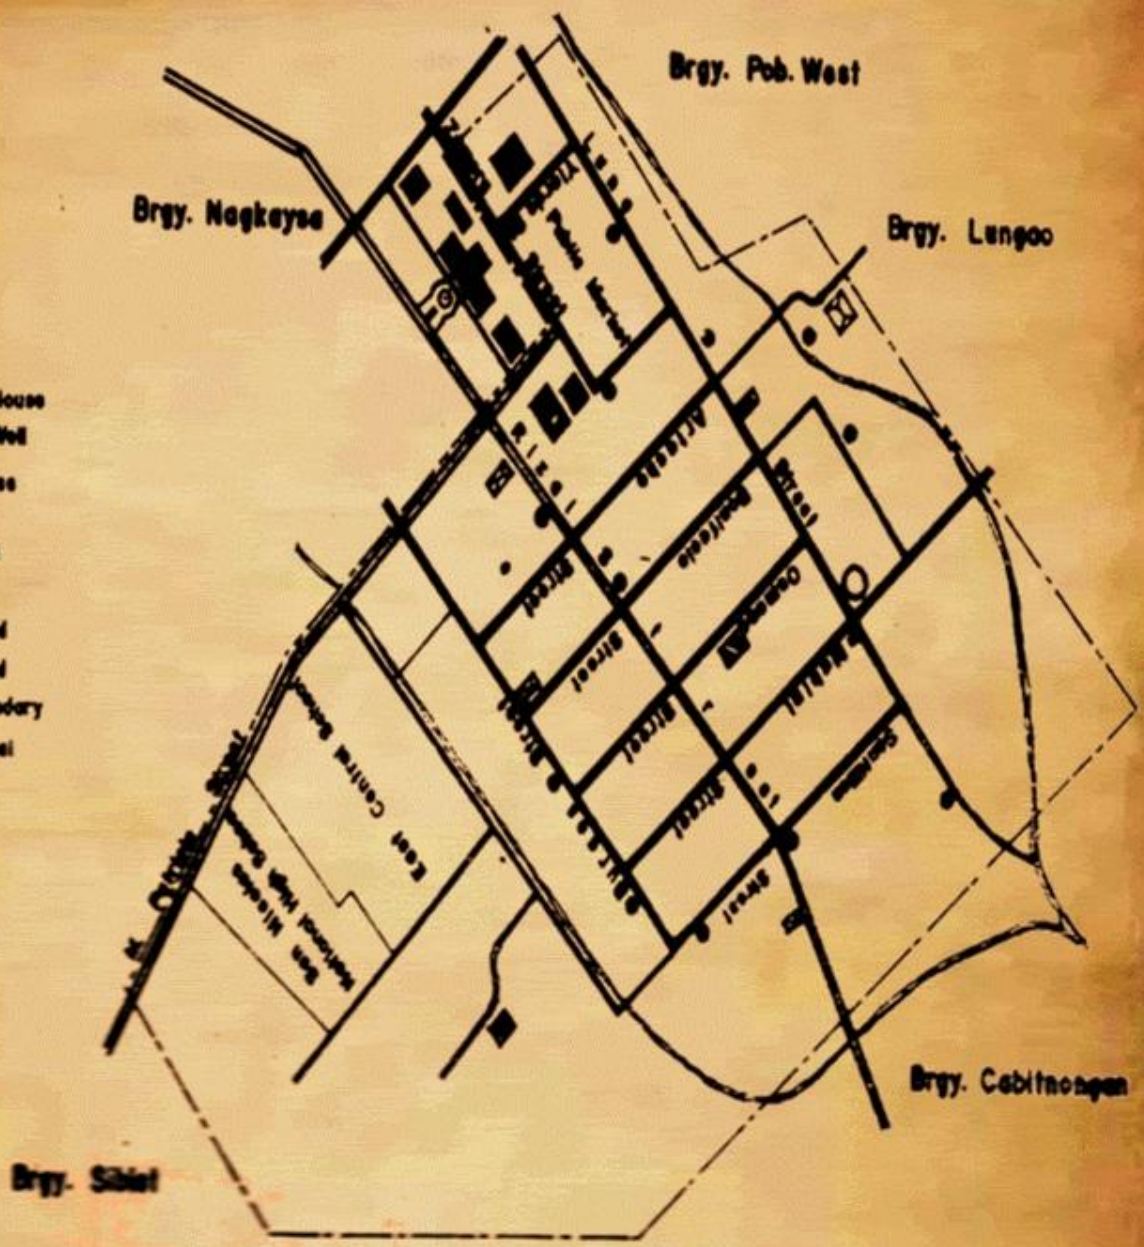

LEGEND:

- - LWUA Pump House
- - Public Deep Well
- ⊠ - Slaughter House
- ⊞ - Chapel
- - Waiting Shed
- - Rice Mill
- (thick) - Municipal Road
- (thin) - Barangay Road
- - - - - Barangay Boundary
- (wavy) - Irrigation Canal

Barangay Poblacion East